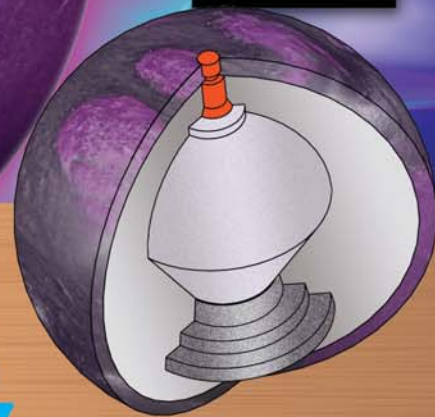

POWER DELIVERED

The Power Addict is here to feed your cravings for Power! Enhanced with the Java II Super Reactive coverstock, the Power Addict cuts through the oil with a strong, clean finish. Best suited for medium to heavy oil, the box finish of 2000 Abralon can be easily polished for more length and snap or lighter oil. Either way, the power is in your hands.

Ball Name: Power Addict
Core: Addict
Coverstock: Java II Super Reactive
Rg/Diff: 2.54/0.058
Finish: 2000 Abralon
Lane Conditions: Medium to heavy oil
Color: Black/Purple Pearl
Paint: Neon Orange
Weights: 12-16 lbs.
Sku: 1546-10